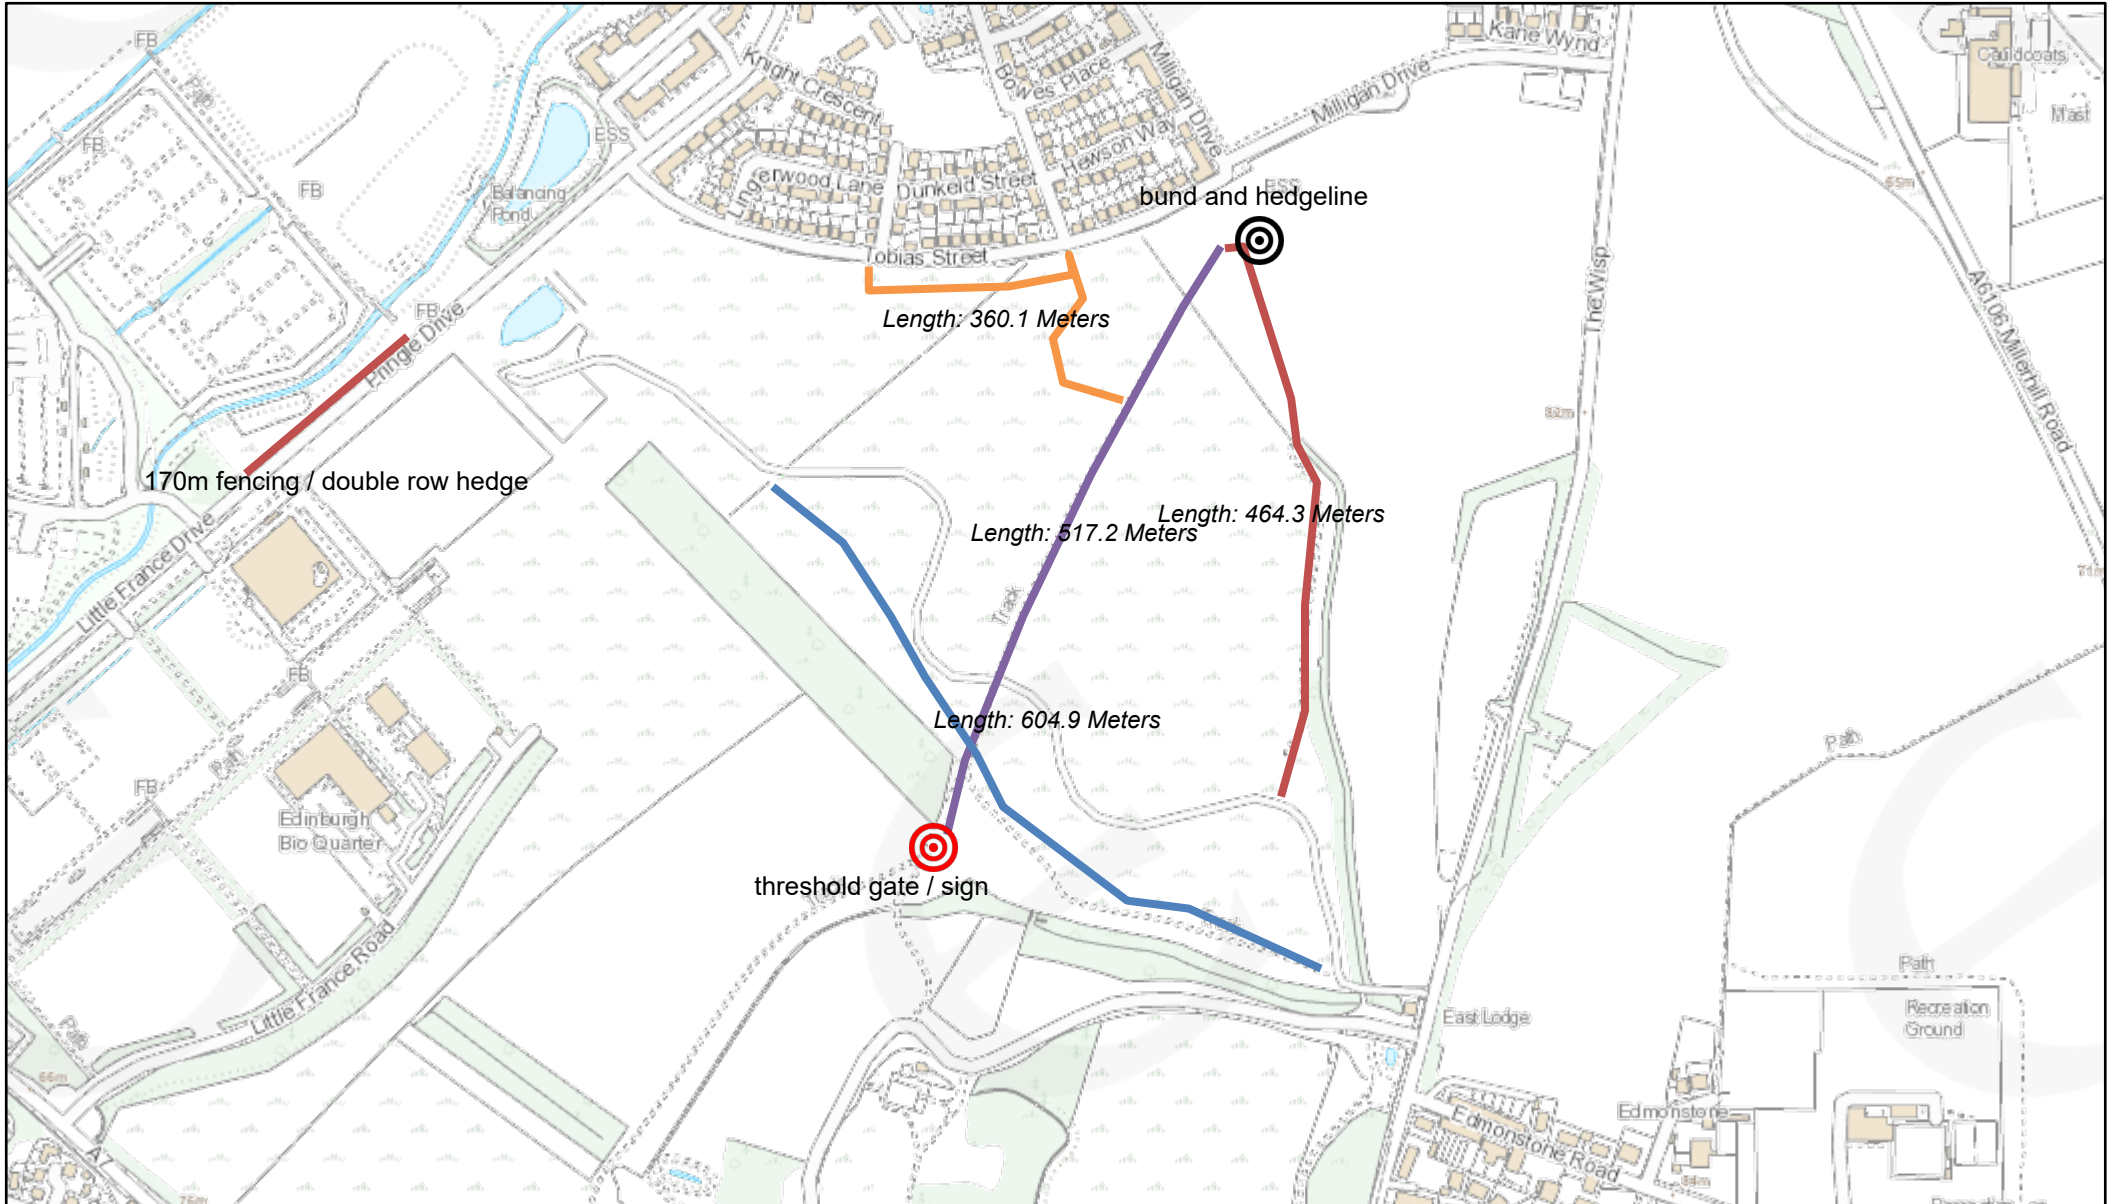

# LFP secondary routes & access

27/02/2020, 15:32:53

Points

Override 1

Override 2

Lines

Override 1

Override 2

Orange line segment representing Override 3.

Override 3

Blue line segment representing Override 4.

Override 4

1:6,000