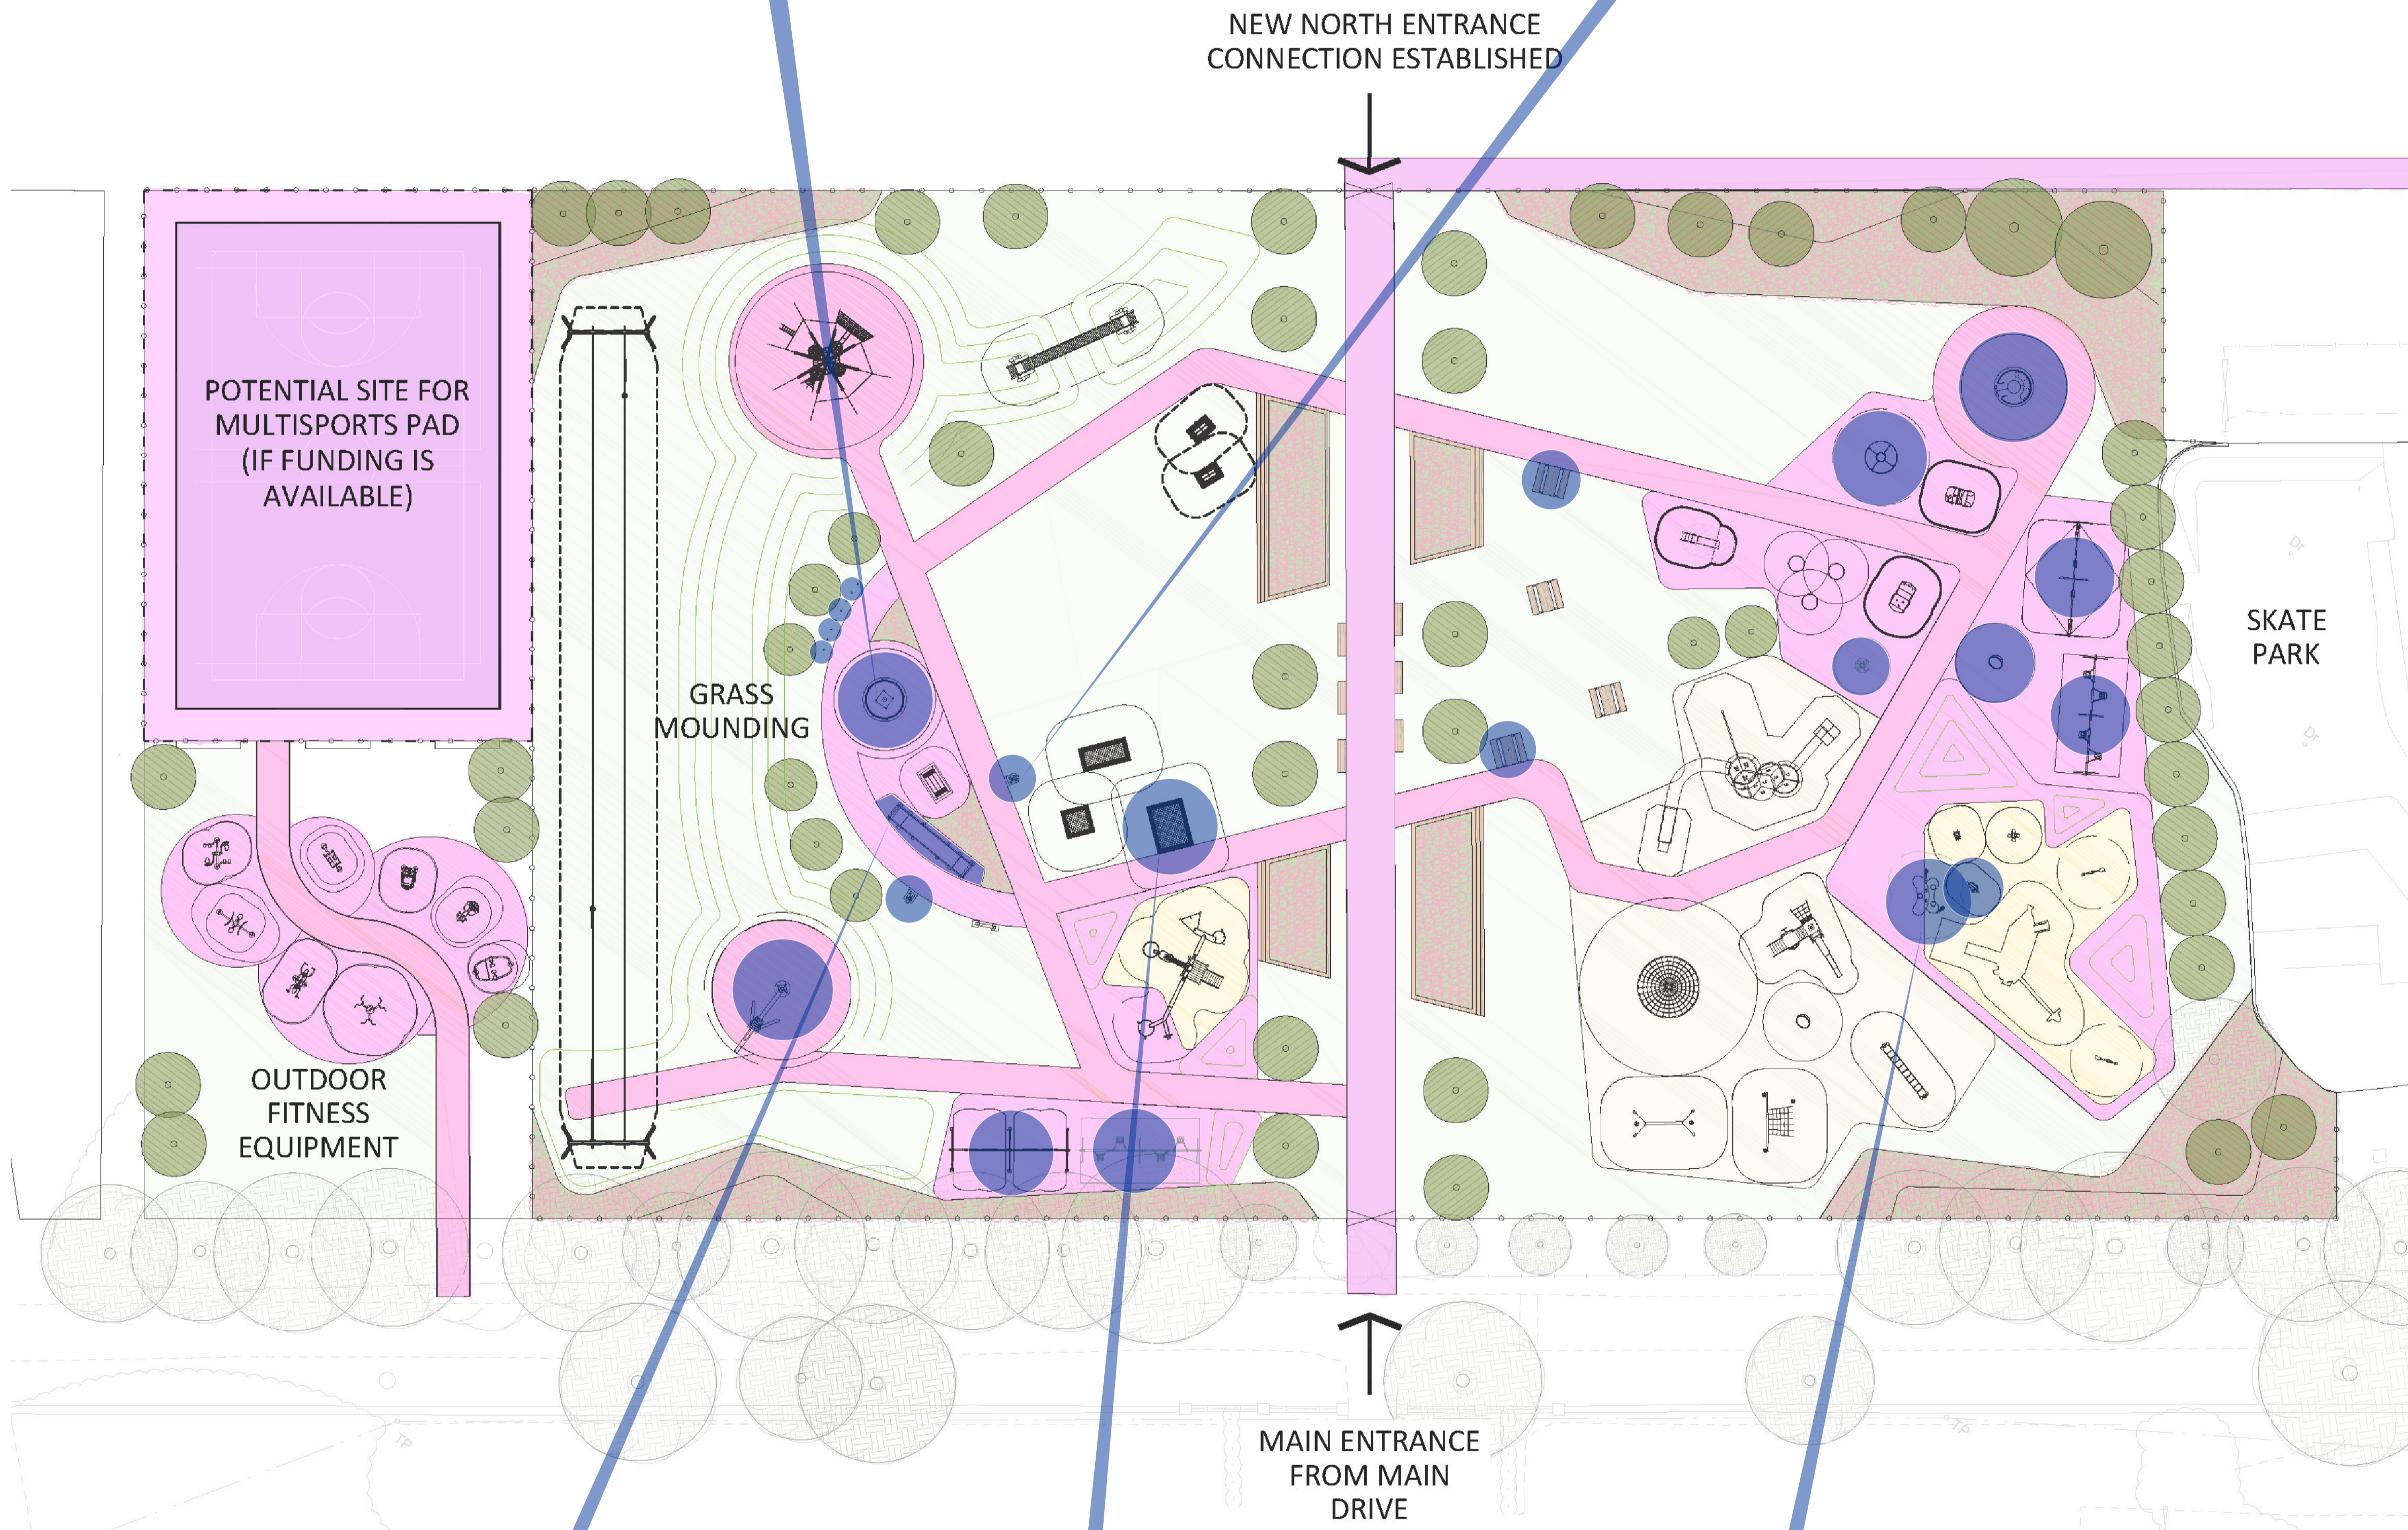

- PLANTING BEDS & PLANTERS**
Planting to accord with wider planting proposals for the Walled Garden.
- WOOD BENCHES**
Part of wood planters.
- PICNIC TABLES**
- INDICATIVE EQUIPMENT**
- EXISTING TREES (to be retained)**
- PROPOSED TREES**

1:250 | IronsideFarrar

**Play Area
Concept Layout
Saughton Park Play**

Wheel Chair Carousel

Sensory Play

ACCESSIBLE PLAY FURNITURE & EQUIPMENT

WHEELCHAIR ACCESSIBLE SURFACING
Various Colours & types

See-saw

Rolli Trampoline

Water & Sand Play

1:250 | IronsideFarrar

**Accessible Play
Proposals
Saughton Park Play**