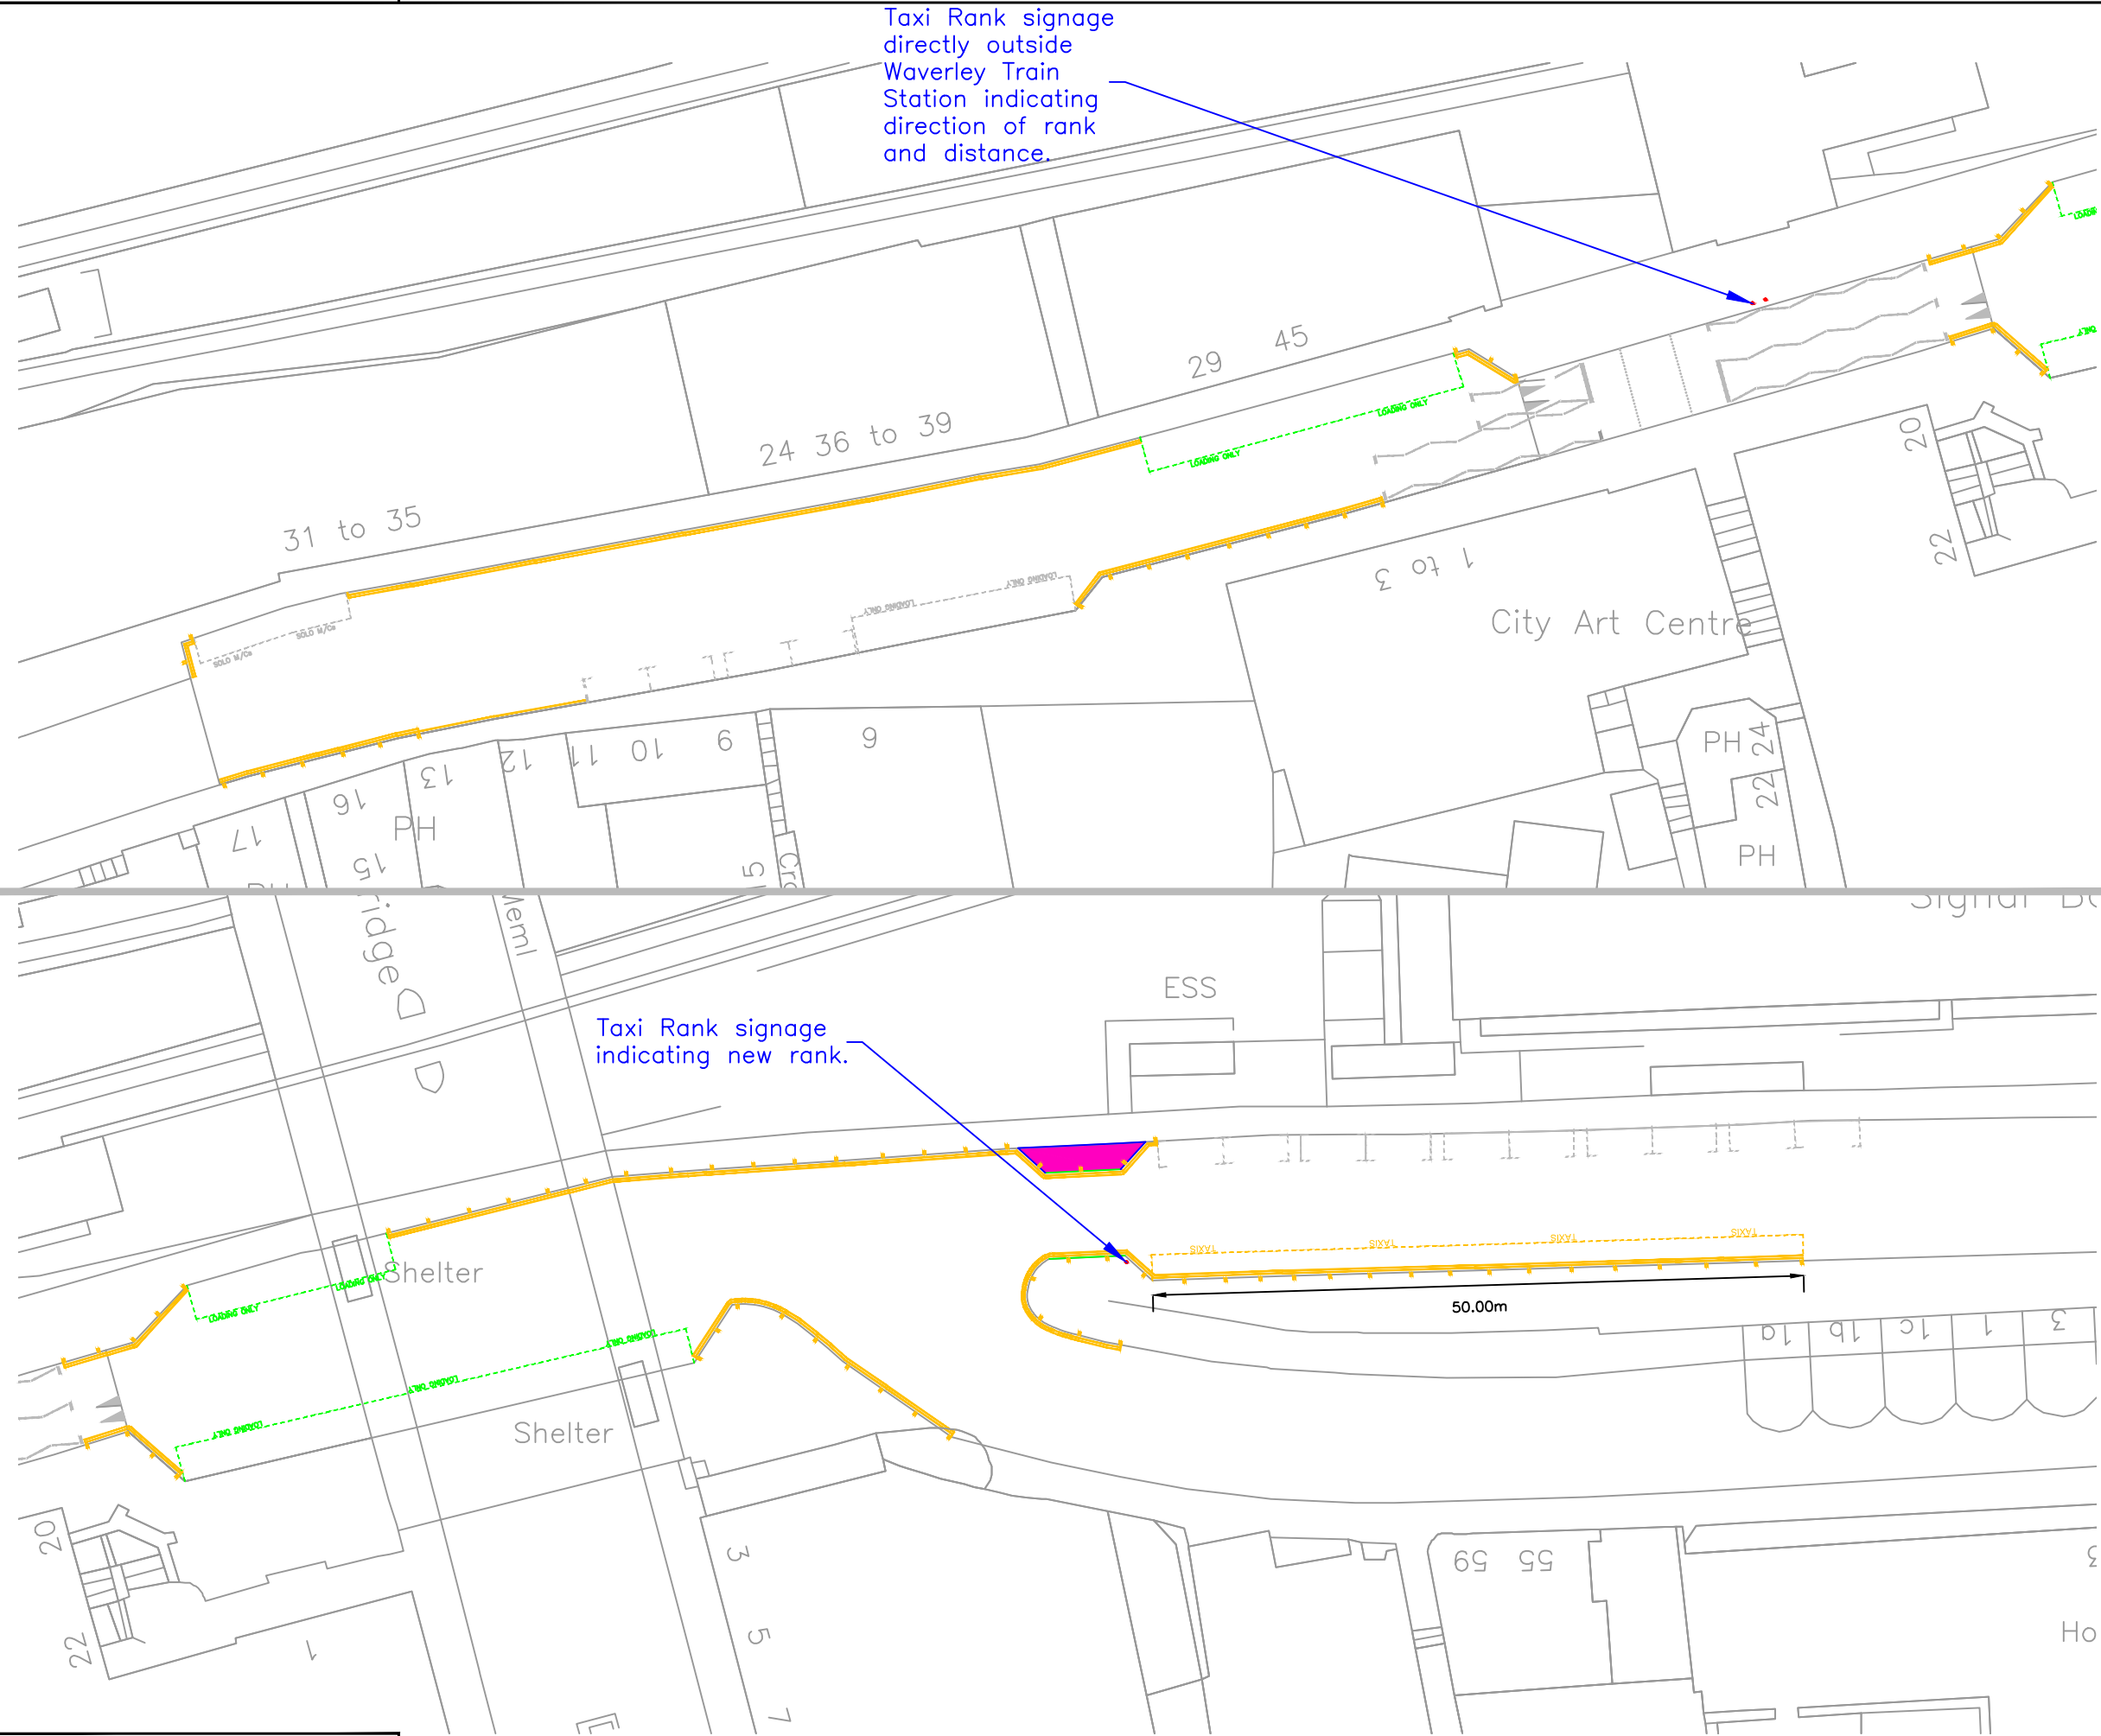

NOTES:

Taxi Rank signage directly outside Waverley Train Station indicating direction of rank and distance.

Taxi Rank signage indicating new rank.

REV	DETAILS	BY	DATE	CHECK

• EDINBURGH •
 THE CITY OF EDINBURGH COUNCIL

The City of Edinburgh Council
 City Chambers, 249 High Street
 Edinburgh, EH1 1YJ
 Telephone: 0131 200 2000

SOUTH EAST LOCALITY -
 CITY CENTRE ROADS

East Market Street
 Proposed Temporary Taxi Rank

Date: 28 May 2019 Job No. Drawn by: DR
 Scale: 1:500 Checked by: DR